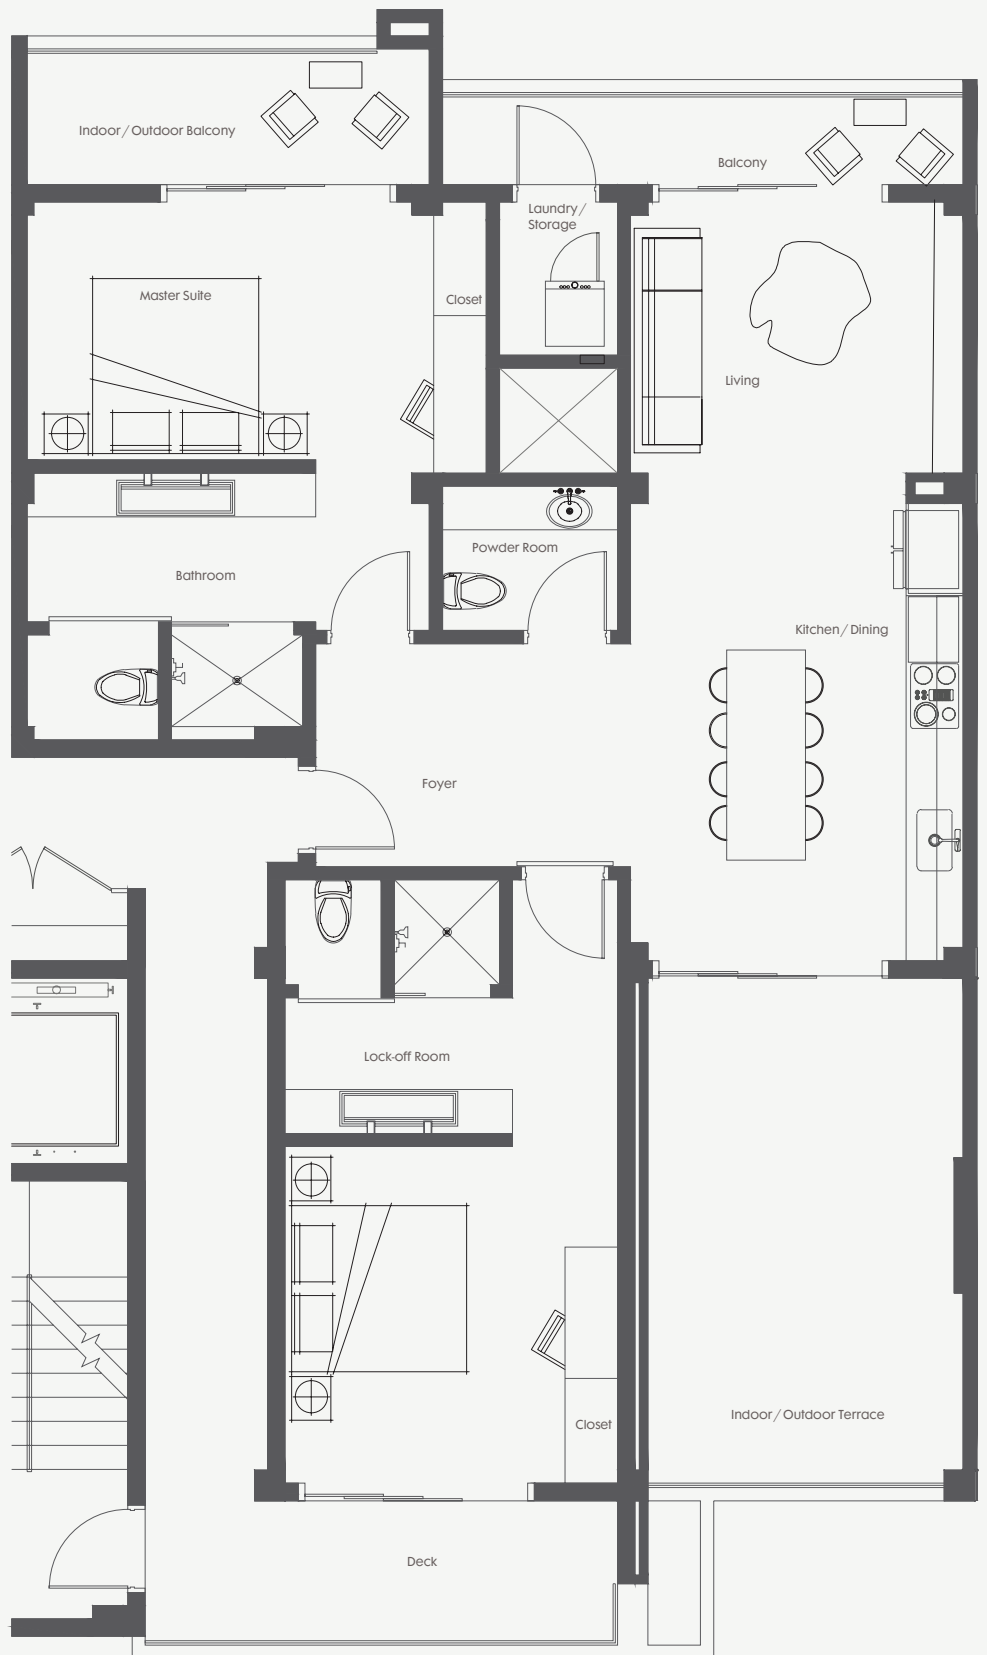

### Description

- 3 Bedroom
- 3 Bathroom
- Powder Room
- Outdoor Living Space
- Foyer
- Kitchen/Dining
- Living
- Owners Closet/Laundry

### Corner Condo Level 2

Exterior Area	1136 sf	106 sm
Interior Area	1820 sf	169 sm
Total Area	2956 sf	275 sm

Center Condo  
Levels 2-5

AUTOGRAPH COLLECTION®  
HOTELS

\* Left option is shown here, right option (not displayed) is mirrored.

**Description**

- 2 Bedroom
- 2 Bathroom
- Powder Room
- Outdoor Living Space
- Foyer
- Kitchen/Dining
- Living
- Owners Closet/Laundry

**Center Condo Levels 2-5**

Exterior Area	663 sf	62 sm
Interior Area	1214 sf	113 sm
Total Area	1877 sf	175 sm